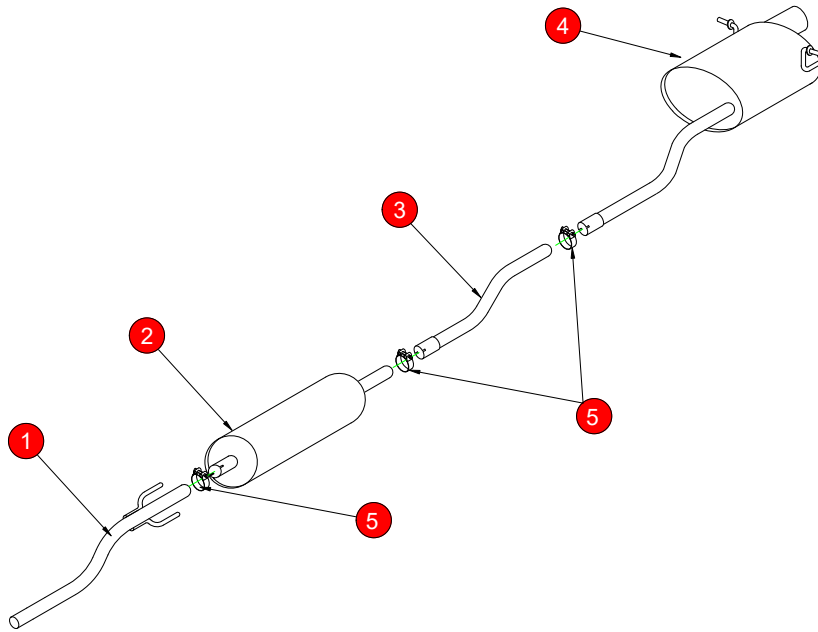

CAR	Mini One & Cooper R56 1.4/1.6	PART NO.	SMN006
YEAR	07-14	FIT KITS	036FK
NOTES	Use O.E clamp to fix Scorpion front to O.E	FEATURES	Pipe diameter:- 63.5mm/2.5"

NO.	PART NO.	DESCRIPTION	QTY
1	883BM	Front Pipe	1
2	884BM	Resonated Front Link Pipe	1
3	551BM	Link Pipe	1
4	552BM56	Rear Silencer	1
Fit Kit			
5	Z016.10064	65mm H/D Clamps	3

DATE	11/04/2023
ISSUE	04
AUTHORISED	S Shipley

NOTE: ENSURE SCORPION SYSTEM IS CLEAR OF MOVING PARTS AND ALL ORIGINAL FUNCTIONS WORK CORRECTLY.

Checked By _____